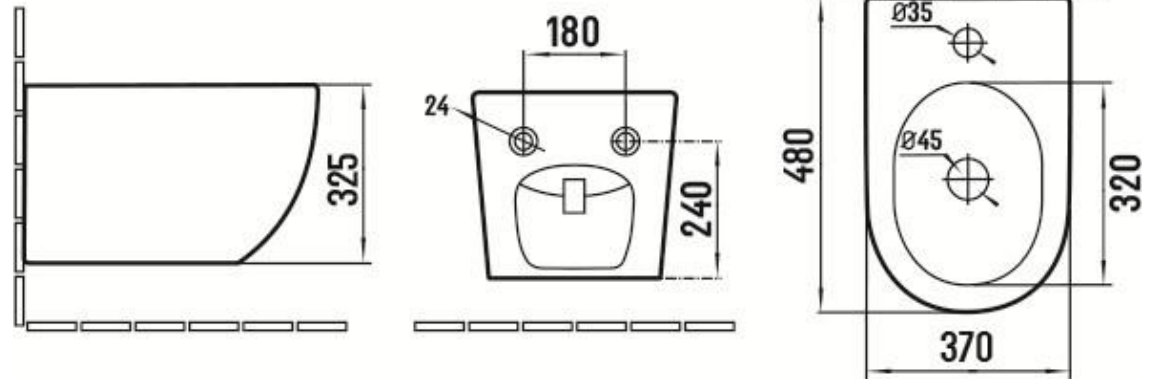

ArteCera

AC501805MC

Ceramic Wall Hung Bidet

Front / Side / Top View

Technical Drawing / Dimensions / Detail View

Material	Shape	Colour	Features	Date	Sheet No.
Ceramic	Oval	Beige		20/05/2026	1