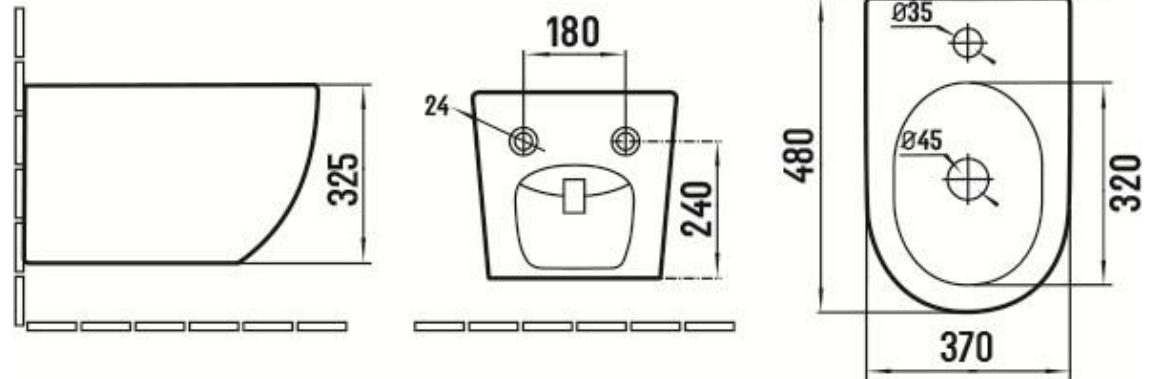

# ArteCera

**AC501805BLK**

Ceramic Wall Hung Bidet

Front / Side / Top View

Technical Drawing / Dimensions / Detail View

Material	Shape	Colour	Features	Date	Sheet No.
Ceramic	Oval	Black		20/05/2026	1