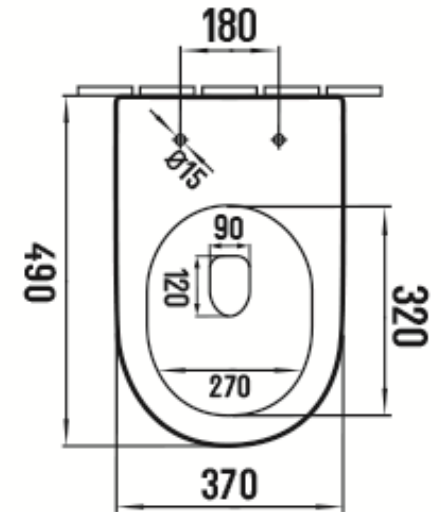

## AC501803MC

Ceramic Wall Hung WC Rimless with Soft Closing Seats

Front / Side / Top View

Technical Drawing / Dimensions / Detail View

Material	Shape	Colour	Features	Date	Sheet No.
Ceramic	Oval	Beige	Rimless / Soft Closing Seats	20/05/2026	1