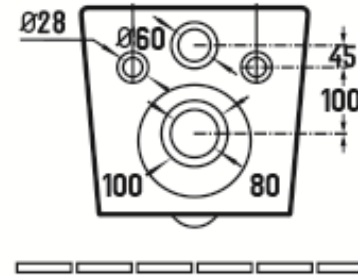

## AC501803MC

Ceramic Wall Hung WC Rimless with Soft Closing Seats

Front / Side / Top View

Technical Drawing / Dimensions / Detail View

Material	Shape	Colour	Features	Date	Sheet No.
Ceramic	Oval	Beige	Rimless / Soft Closing Seats	20/05/2026	1