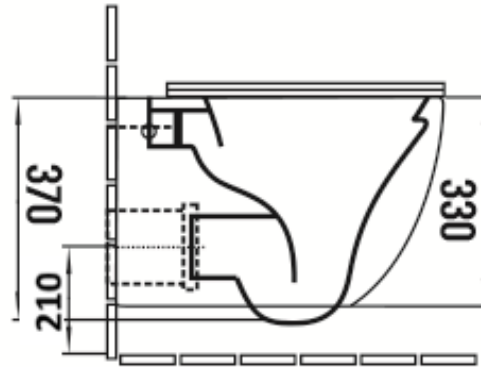

## AC501803MC

Ceramic Wall Hung WC Rimless with Soft Closing Seats

Front / Side / Top View

Technical Drawing / Dimensions / Detail View

Material	Shape	Colour	Features	Date	Sheet No.
Ceramic	Oval	Beige	Rimless / Soft Closing Seats	20/05/2026	1