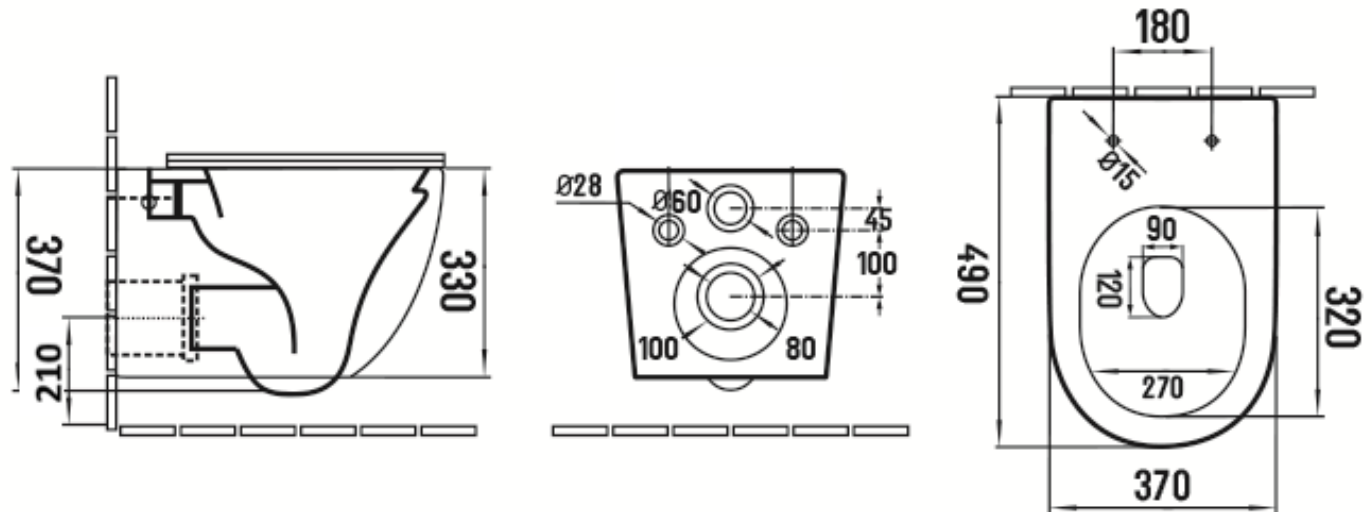

## AC501803BLK

Ceramic Wall Hung WC Rimless with Soft Closing Seats

Front / Side / Top View

Technical Drawing / Dimensions / Detail View

Material	Shape	Colour	Features	Date	Sheet No.
Ceramic	Oval	Black	Rimless / Soft Closing Seats	20/05/2026	1