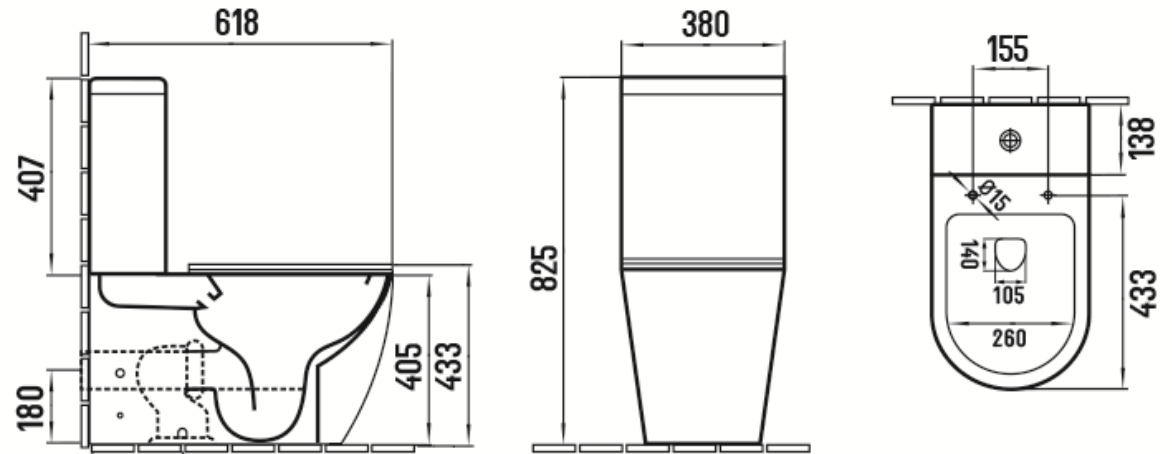

## AC501801MC

Ceramic Floor-Standing WC Rimless with Soft Closing Seat

Front / Side / Top View

Technical Drawing / Dimensions / Detail View

Material	Shape	Colour	Features	Date	Sheet No.
Ceramic	Oval	Beige	Floor Standing / Rimless / Soft Closing	20/05/2026	1