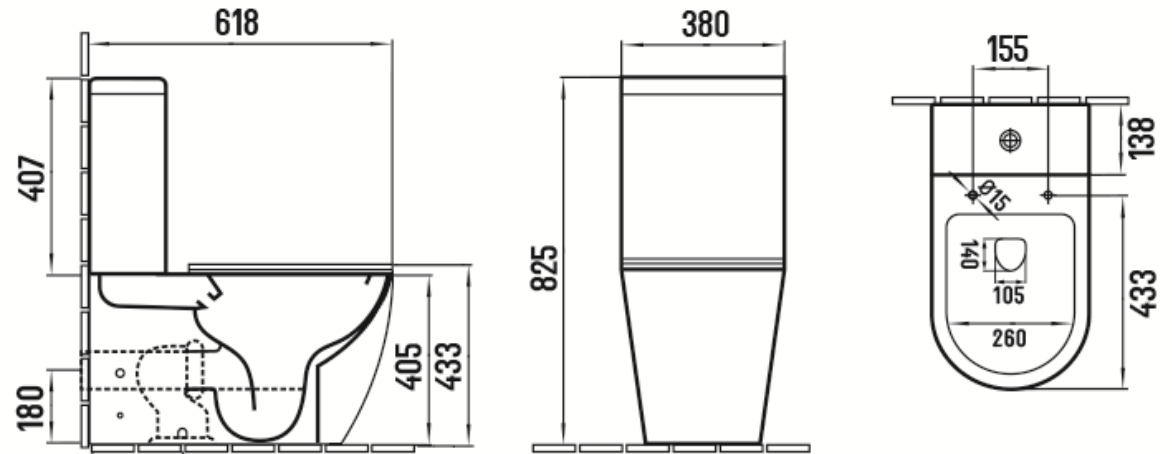

# ArteCera

AC501801BLK

Ceramic Floor-Standing WC Rimless with Soft Closing Seat

Front / Side / Top View

Technical Drawing / Dimensions / Detail View

Material	Shape	Colour	Features	Date	Sheet No.
Ceramic	Oval	Black	Floor Standing / Rimless / Soft Closing	20/05/2026	1