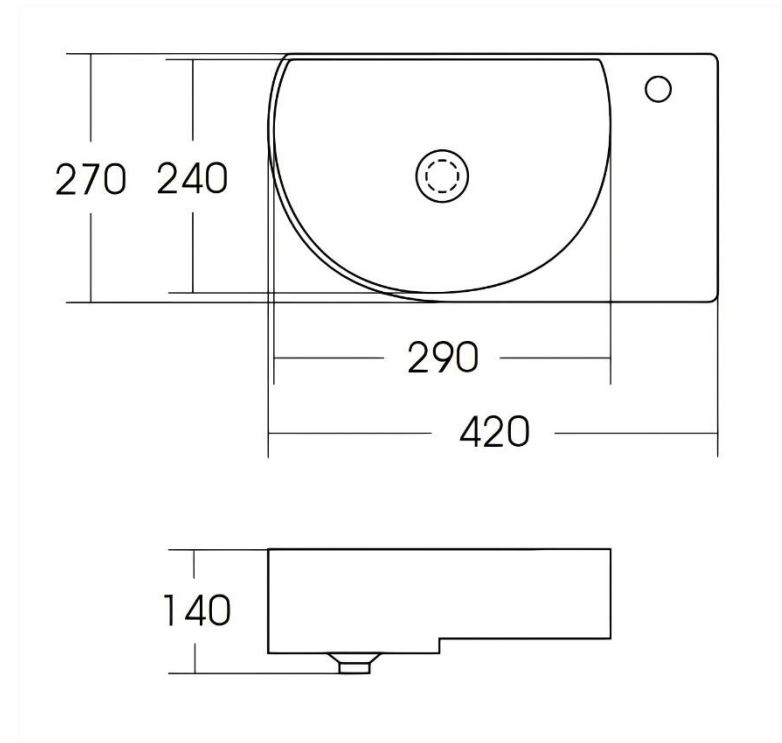

ArteCera

AC207501RH

Ceramic Oval Wall Hung Basin 42 cm Gloss White Right-Hand-Side

Front / Side / Top View

Technical Drawing / Dimensions / Detail View

Material	Shape	Colour	Features	Date	Sheet No.
Ceramic	Oval	White		05/03/2026	1