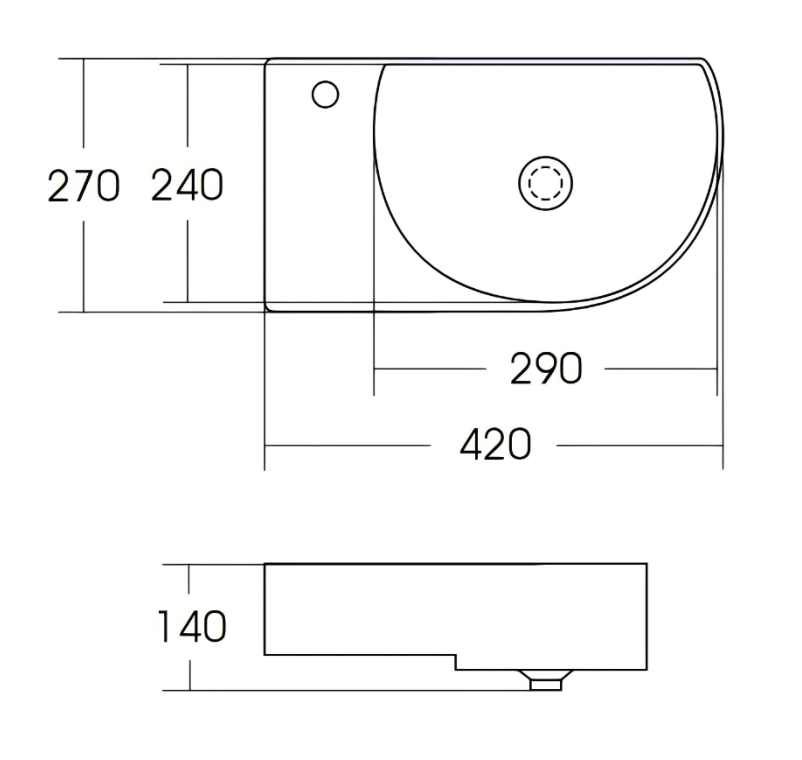

ArteCera

AC207501LH

Ceramic Oval Wall Hung Basin 42 cm Gloss White Left-Hand-Side

Front / Side / Top View

Technical Drawing / Dimensions / Detail View

Material	Shape	Colour	Features	Date	Sheet No.
Ceramic	Oval	White		05/03/2026	1