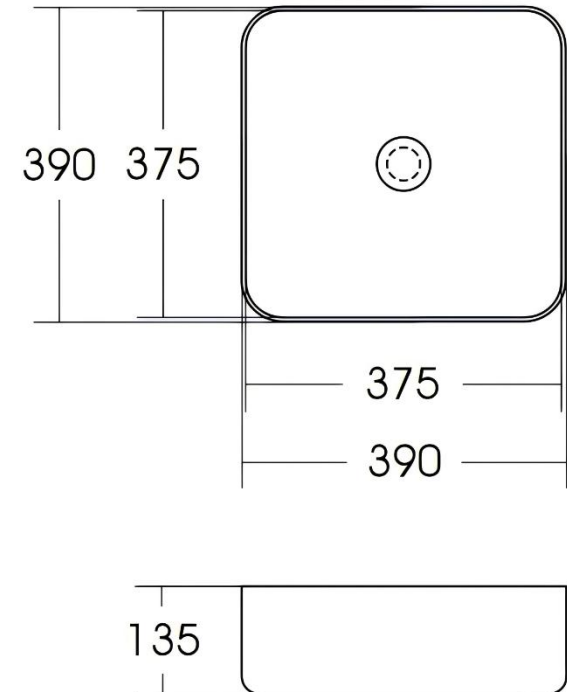

ArteCera

AC206803W

Ceramic Square Countertop 39 cm Gloss White

Front / Side / Top View

Technical Drawing / Dimensions / Detail View

Material	Shape	Colour	Features	Date	Sheet No.
Ceramic	Square	White		05/03/2026	1