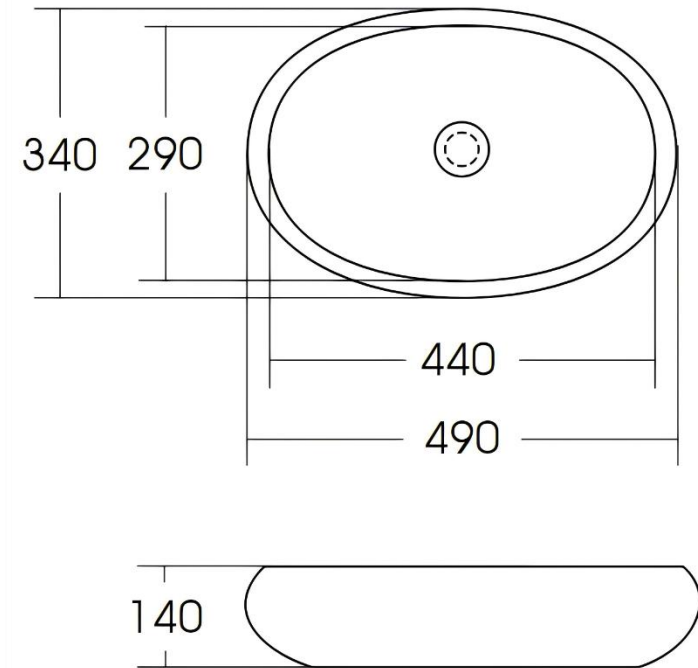

ArteCera

AC206802W

Ceramic Oval Countertop 49 cm Gloss White

Front / Side / Top View

Technical Drawing / Dimensions / Detail View

Material	Shape	Colour	Features	Date	Sheet No.
Ceramic	Oval	White		05/03/2026	1