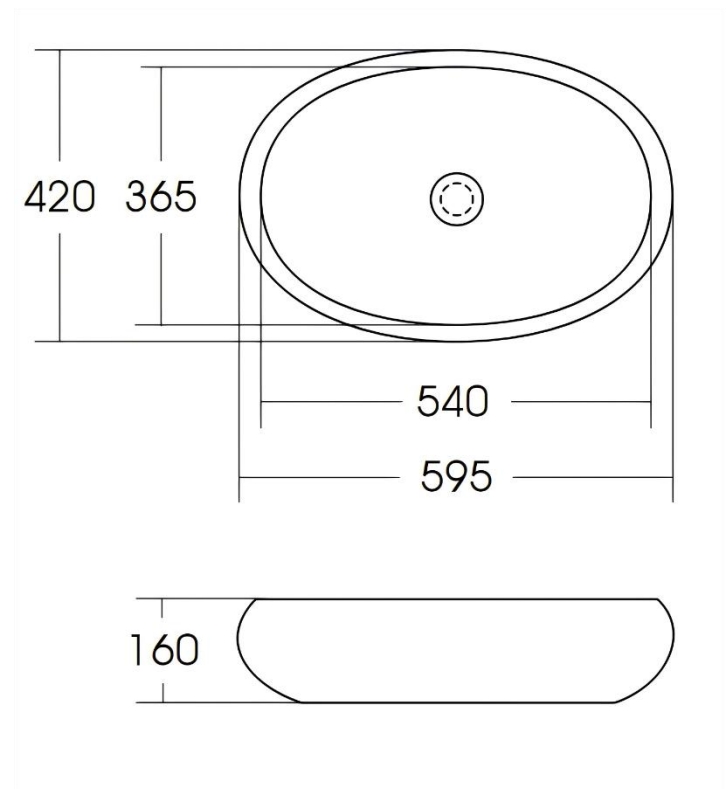

ArteCera

AC206801W

Ceramic Oval Countertop 59.5 cm Gloss White

Front / Side / Top View

Technical Drawing / Dimensions / Detail View

| Material | Shape | Colour | Features | Date | Sheet No. |
|----------|-------|--------|----------|------------|-----------|
| Ceramic | Oval | White | | 05/03/2026 | 1 |