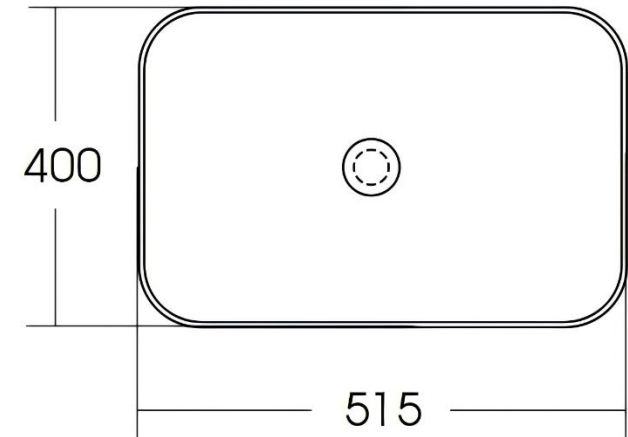

# ArteCera

AC206001CO

Square Countertop 51.5 cm Copper

Front / Side / Top View

Technical Drawing / Dimensions / Detail View

Material	Shape	Colour	Features	Date	Sheet No.
Ceramic	Square	Copper		05/03/2026	1