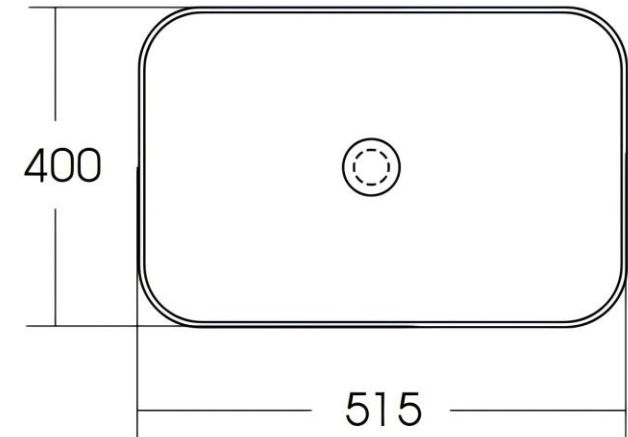

# ArteCera

**AC206001BZ**

Square Countertop 51.5 cm Bronze

Front / Side / Top View

Technical Drawing / Dimensions / Detail View

Material	Shape	Colour	Features	Date	Sheet No.
Ceramic	Square	Bronze		05/03/2026	1