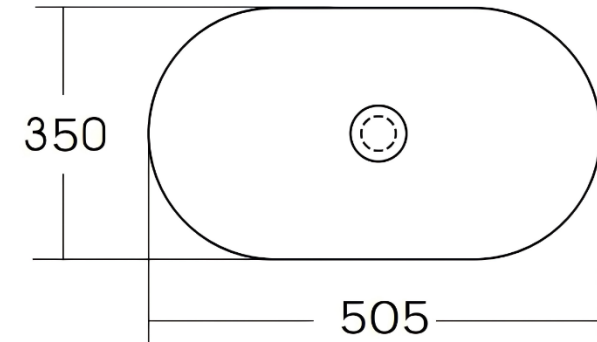

# ArteCera

**AC205802W**

Ceramic Oval Countertop 50.5 cm Gloss White

**Front / Side / Top View**

**Technical Drawing / Dimensions / Detail View**

Material	Shape	Colour	Features	Date	Sheet No.
Ceramic	Oval	White		05/03/2026	1