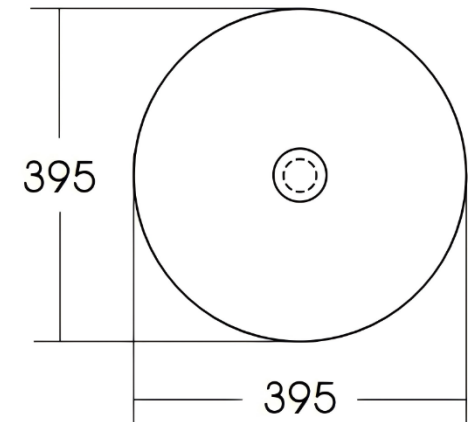

ArteCera

AC205007W

Ceramic Round Countertop 39.5 cm Gloss White

Front / Side / Top View

Technical Drawing / Dimensions / Detail View

Material	Shape	Colour	Features	Date	Sheet No.
Ceramic	Round	White		05/03/2026	1