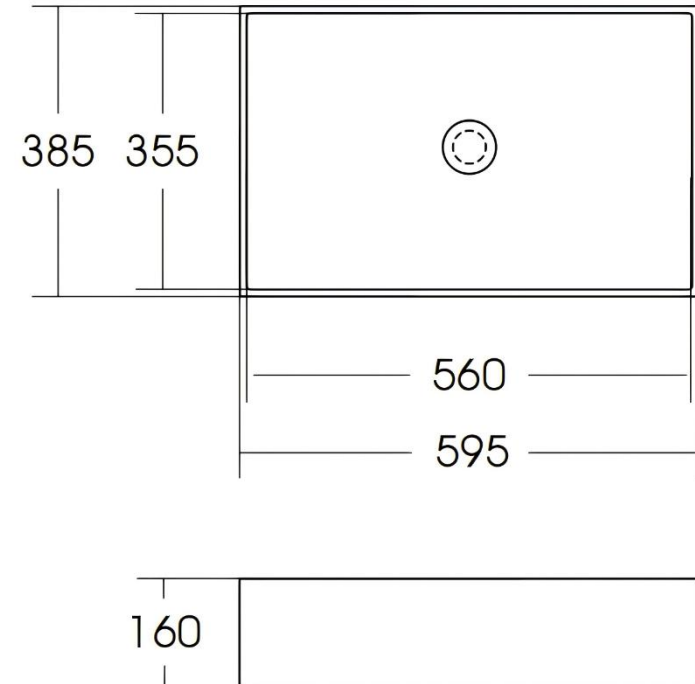

ArteCera

AC205006W

Ceramic Square Countertop 59.5 cm Gloss White

Front / Side / Top View

Technical Drawing / Dimensions / Detail View

Material	Shape	Colour	Features	Date	Sheet No.
Ceramic	Square	White		05/03/2026	1