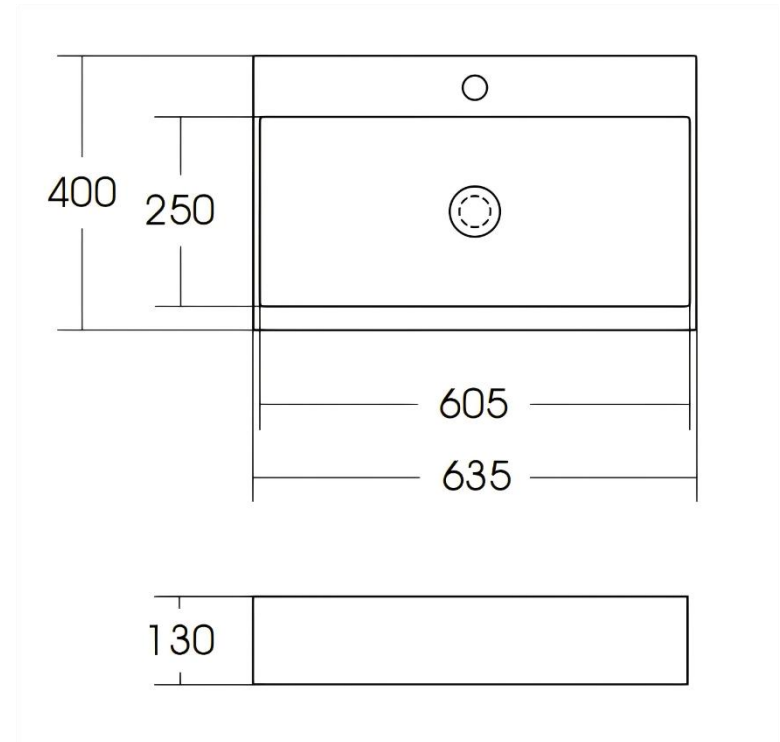

ArteCera

AC205005W

Ceramic Square Wall Hung Basin 41.5 cm Gloss White

Front / Side / Top View

Technical Drawing / Dimensions / Detail View

Material	Shape	Colour	Features	Date	Sheet No.
Ceramic	Square	White		05/03/2026	1