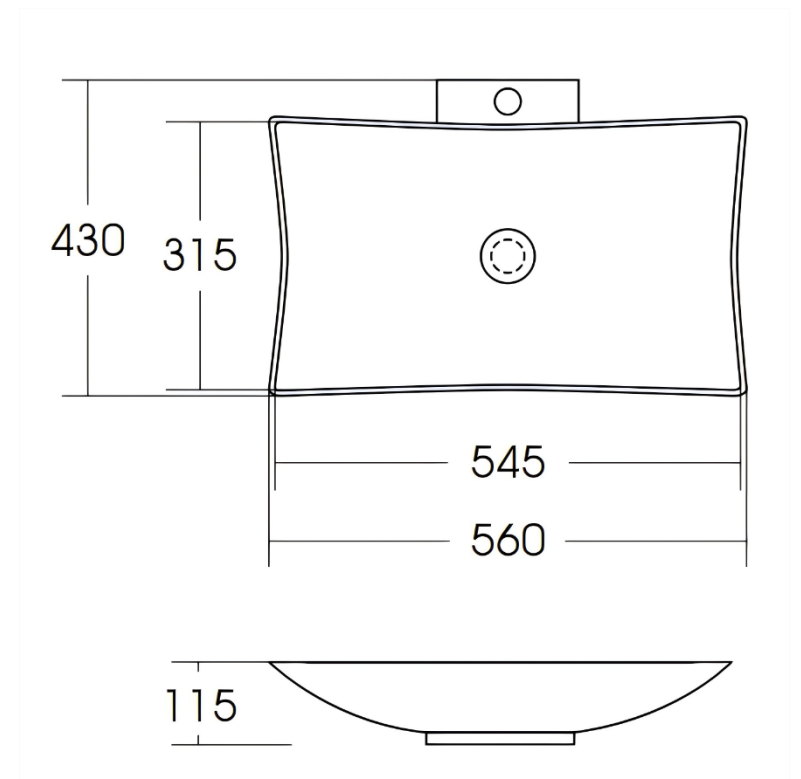

# ArteCera

**AC205004W**

Ceramic Square Countertop 41.5 cm Gloss White

Front / Side / Top View

Technical Drawing / Dimensions / Detail View

Material	Shape	Colour	Features	Date	Sheet No.
Ceramic	Square	White		05/03/2026	1