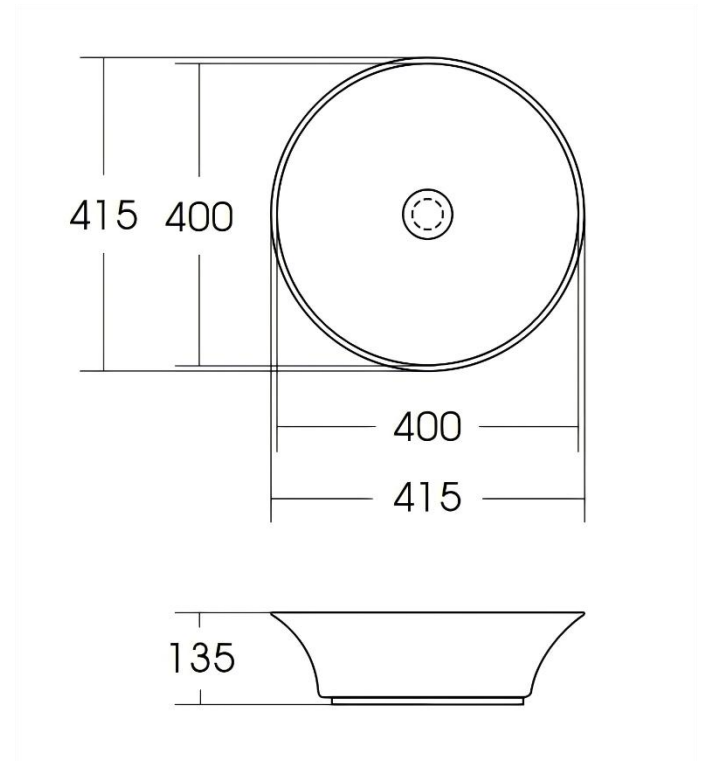

# ArteCera

**AC205003W**

Ceramic Round Countertop 41.5 cm Gloss White

**Front / Side / Top View**

**Technical Drawing / Dimensions / Detail View**

Material	Shape	Colour	Features	Date	Sheet No.
Ceramic	Round	White		05/03/2026	1