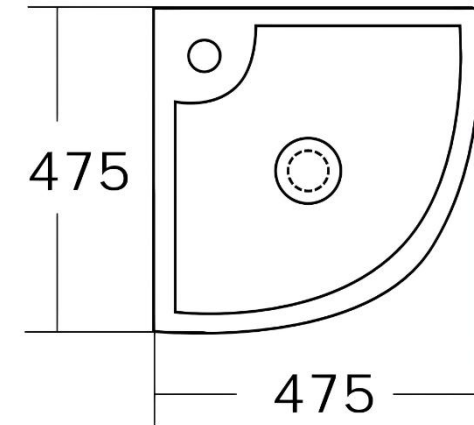

ArteCera

AC203702W

Ceramic Corner Wall Hung Basin 47.5 cm White

Front / Side / Top View

Technical Drawing / Dimensions / Detail View

Material	Shape	Colour	Features	Date	Sheet No.
Ceramic		White	Corner	05/03/2026	1