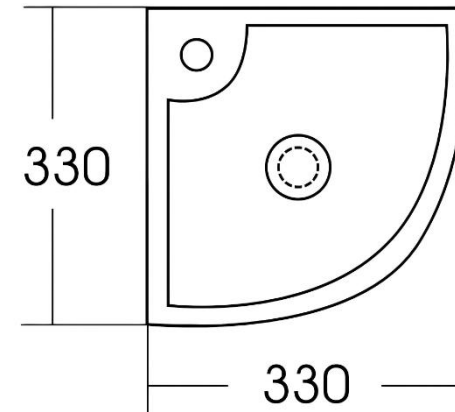

ArteCera

AC203701W

Ceramic Corner Wall Hung Basin 33 cm White

Front / Side / Top View

Technical Drawing / Dimensions / Detail View

Material	Shape	Colour	Features	Date	Sheet No.
Ceramic		White	Corner	05/03/2026	1