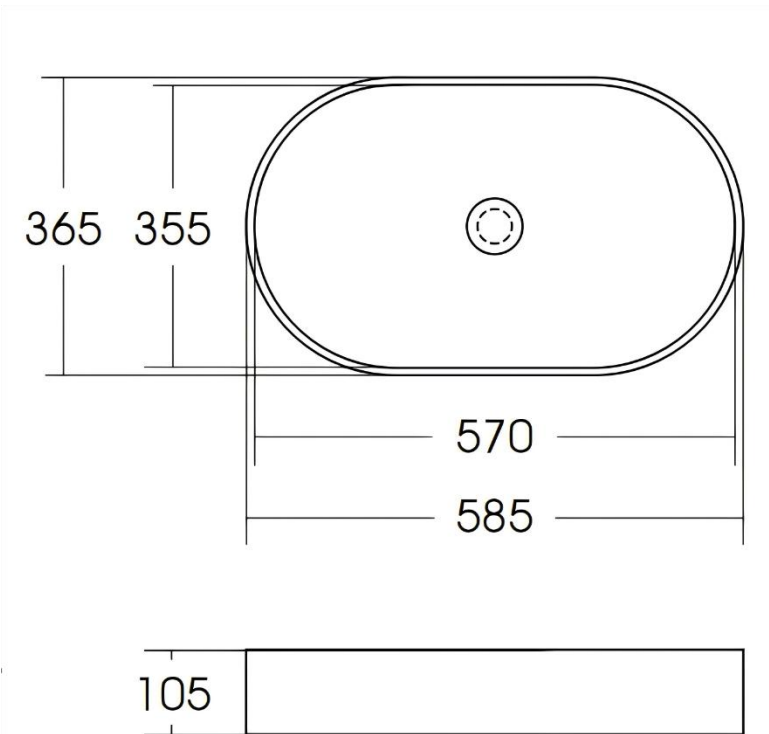

ArteCera

AC203005W

Ceramic Oval Countertop 58.5 cm Matt White

Front / Side / Top View

Technical Drawing / Dimensions / Detail View

Material	Shape	Colour	Features	Date	Sheet No.
Ceramic	Oval	White		05/03/2026	1