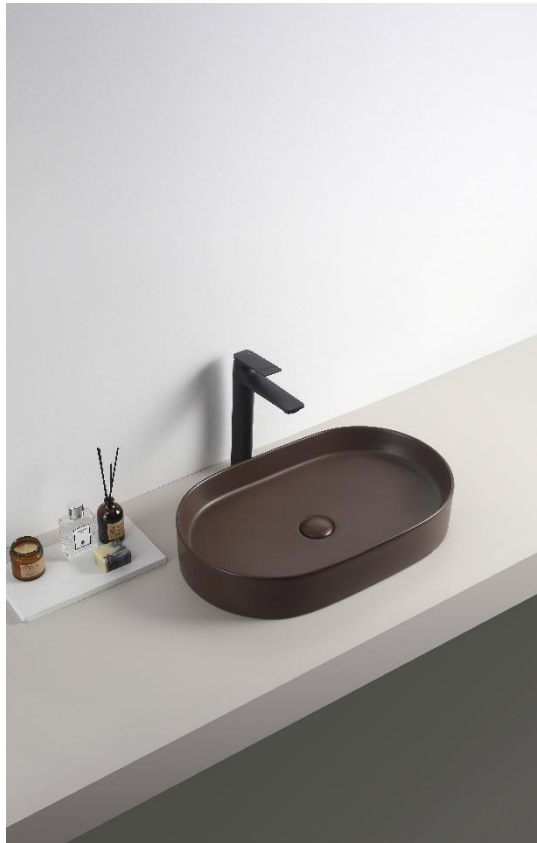

ArteCera

AC203005MK

Ceramic Oval Countertop 58.5 cm Matt Espresso

Front / Side / Top View

Technical Drawing / Dimensions / Detail View

Material	Shape	Colour	Features	Date	Sheet No.
Ceramic	Oval	Espresso		05/03/2026	1