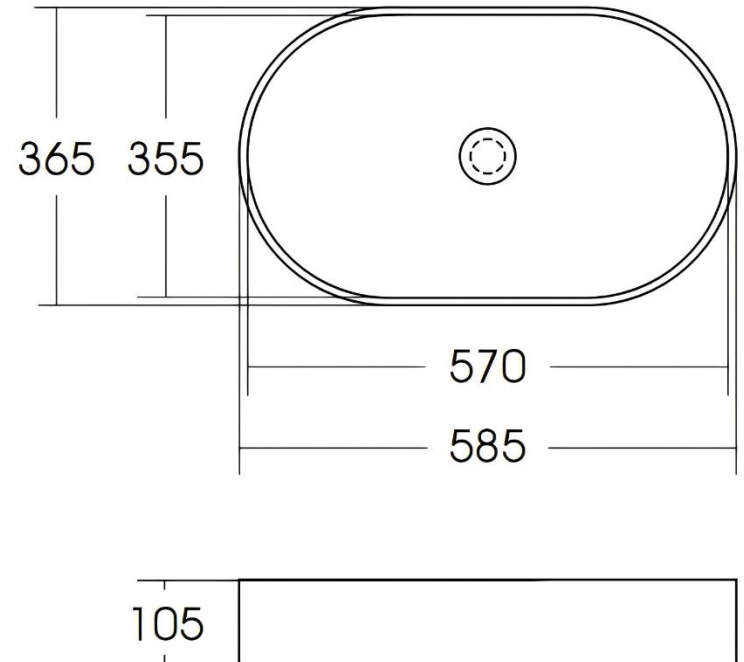

ArteCera

AC203005MK

Ceramic Oval Countertop 58.5 cm Matt Espresso

Front / Side / Top View

Technical Drawing / Dimensions / Detail View

Material	Shape	Colour	Features	Date	Sheet No.
Ceramic	Oval	Espresso		05/03/2026	1