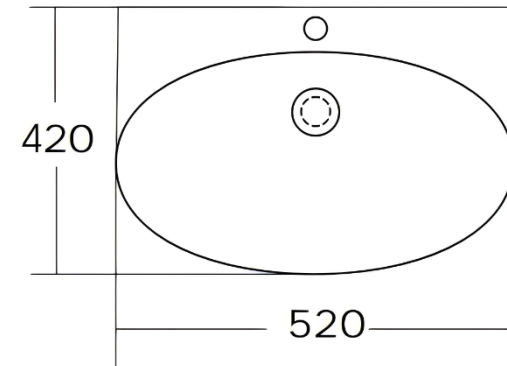

ArteCera

AC202802W

Ceramic Oval Wall Hung Basin 52 cm Gloss White

Front / Side / Top View

Technical Drawing / Dimensions / Detail View

Material	Shape	Colour	Features	Date	Sheet No.
Ceramic	Oval	White		05/03/2026	1