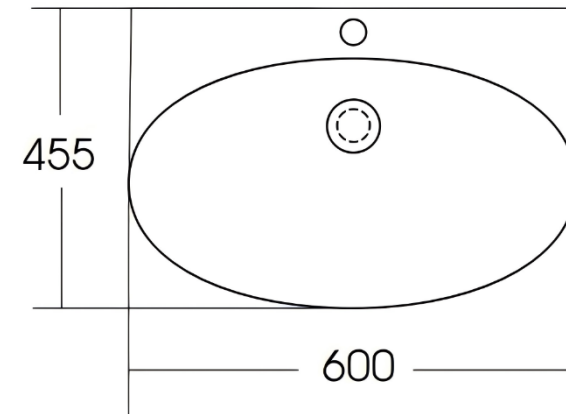

ArteCera

AC202801W

Ceramic Oval Wall Hung Basin 60cm White

Front / Side / Top View

Technical Drawing / Dimensions / Detail View

Material	Shape	Colour	Features	Date	Sheet No.
Ceramic	Oval	White		29/01/2026	1