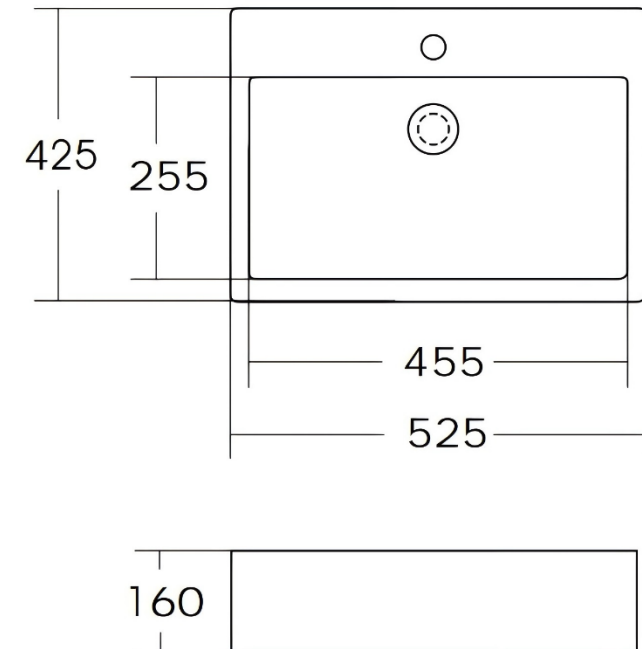

ArteCera

AC201709W

Ceramic Square Wall Mount Basin 52.5cm White

Front / Side / Top View

Technical Drawing / Dimensions / Detail View

Material	Shape	Colour	Features	Date	Sheet No.
Ceramic	Square	White		29/01/2026	1