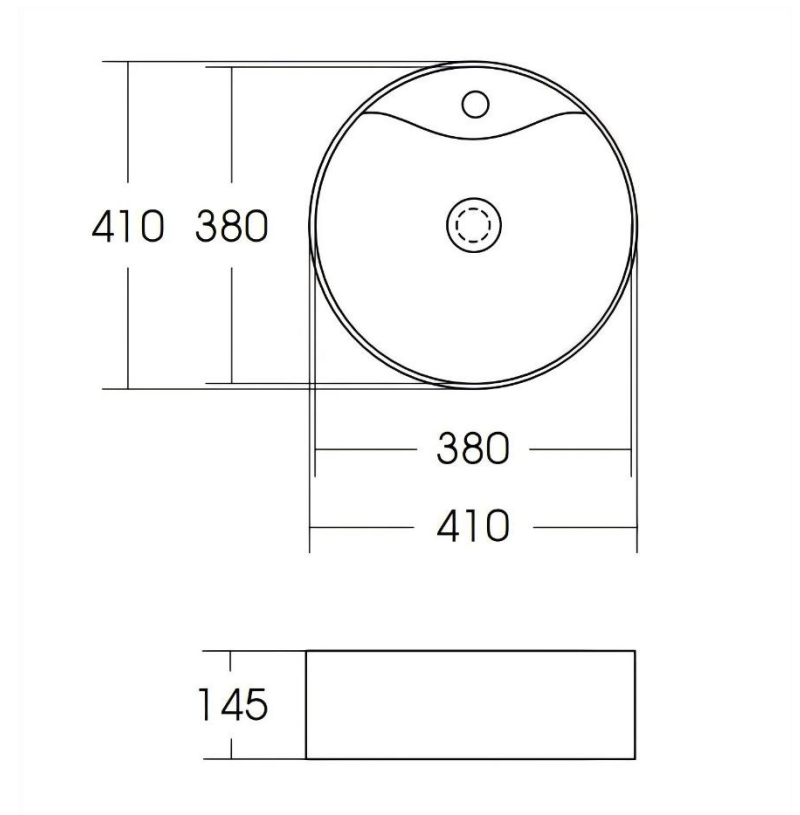

# ArteCera

AC201708W

Ceramic Round Countertop 41cm Gloss White

Front / Side / Top View

Technical Drawing / Dimensions / Detail View

| Material | Shape | Colour | Features | Date       | Sheet No. |
|----------|-------|--------|----------|------------|-----------|
| Ceramic  | Round | White  |          | 29/01/2026 | 1         |