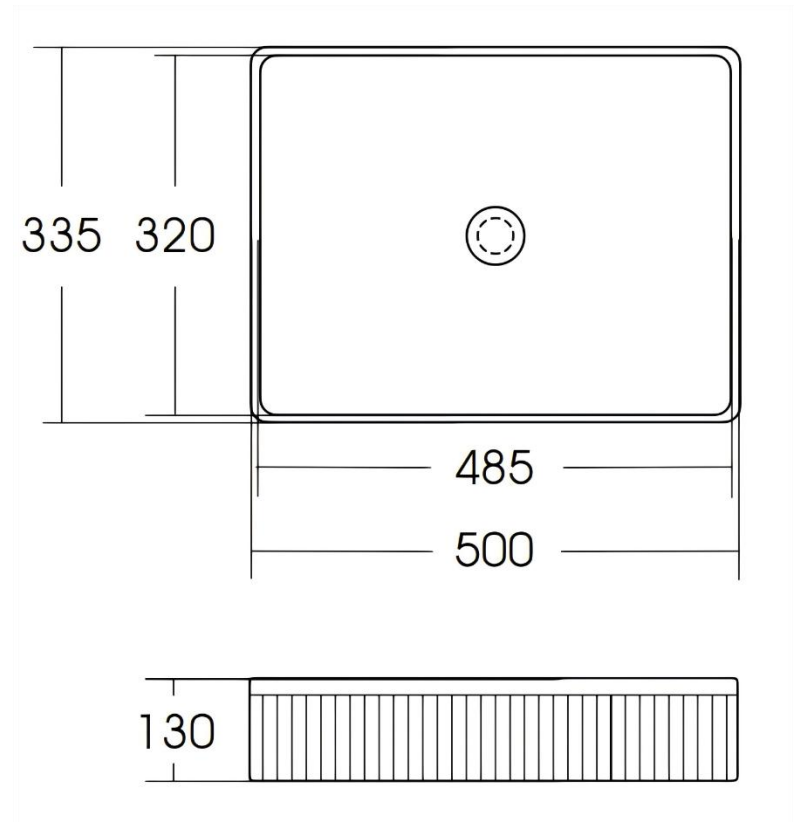

ArteCera

AC201707W

Ceramic Square Countertop 50cm Gloss White

Front / Side / Top View

Technical Drawing / Dimensions / Detail View

Material	Shape	Colour	Features	Date	Sheet No.
Ceramic	Square	White		29/01/2026	1