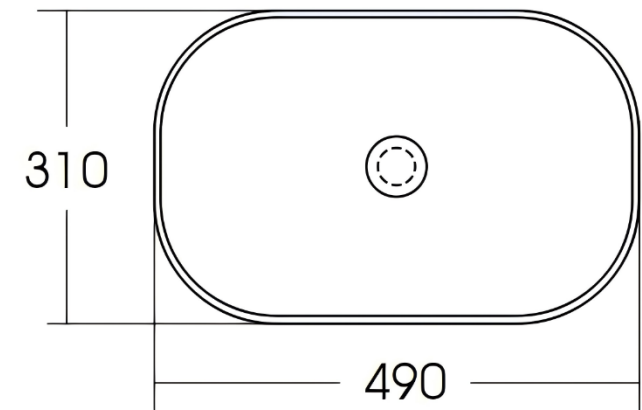

# ArteCera

**AC201706W**

Ceramic Oval Countertop 49cm Gloss White

**Front / Side / Top View**

**Technical Drawing / Dimensions / Detail View**

Material	Shape	Colour	Features	Date	Sheet No.
Ceramic	Oval	White		29/01/2026	1