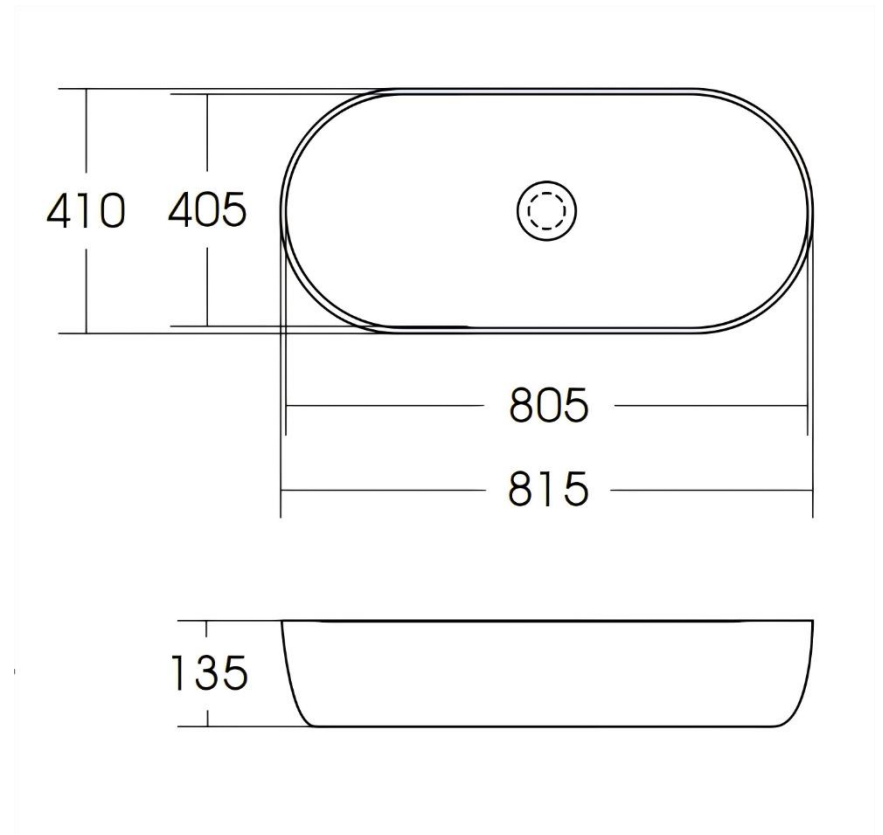

ArteCera

AC201704W

Ceramic Oval Countertop 81.5cm Gloss White

Front / Side / Top View

Technical Drawing / Dimensions / Detail View

Material	Shape	Colour	Features	Date	Sheet No.
Ceramic	Oval	White		29/01/2026	1