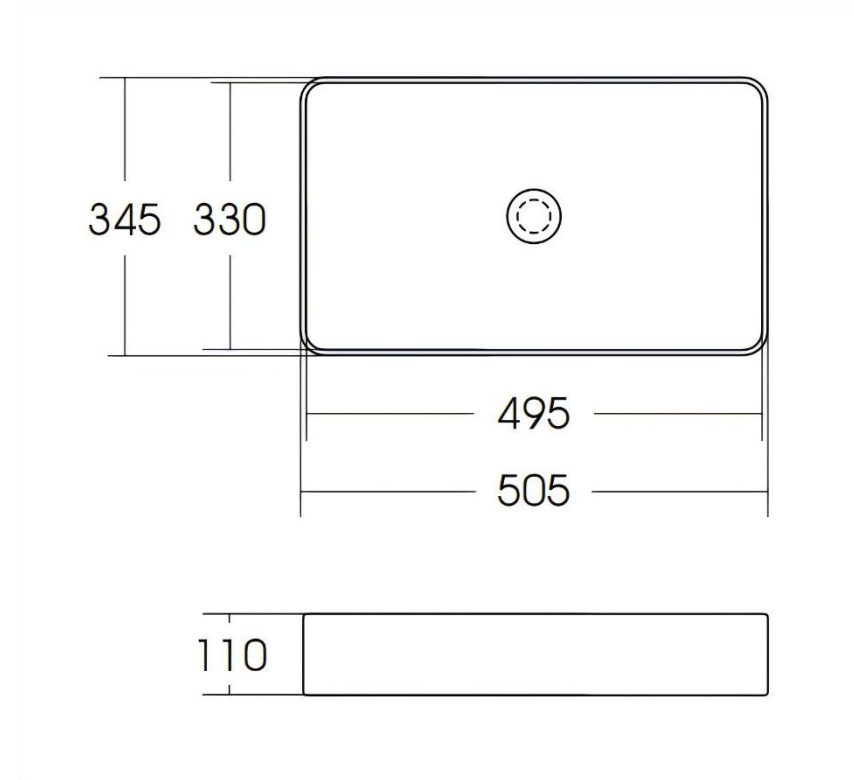

ArteCera

AC201703W

Ceramic Square Countertop 50.5cm Gloss White

Front / Side / Top View

Technical Drawing / Dimensions / Detail View

Material	Shape	Colour	Features	Date	Sheet No.
Ceramic	Square	White		29/01/2026	1