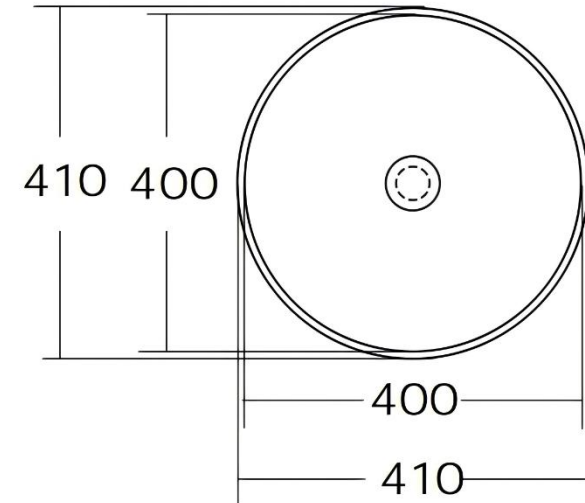

# ArteCera

AC201702W

Ceramic Round Countertop 41cm Gloss White

Front / Side / Top View

Technical Drawing / Dimensions / Detail View

Material	Shape	Colour	Features	Date	Sheet No.
Ceramic	Round	White		29/01/2026	1