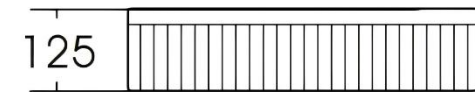

# ArteCera

AC201702W

Ceramic Round Countertop 41cm Gloss White

Front / Side / Top View

Technical Drawing / Dimensions / Detail View

Material	Shape	Colour	Features	Date	Sheet No.
Ceramic	Round	White		29/01/2026	1