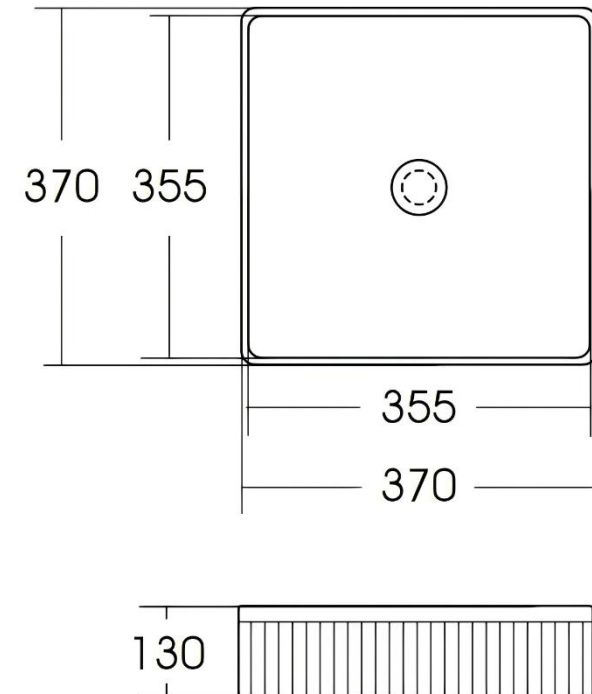

# ArteCera

AC201701W

Ceramic Square Countertop 37cm Gloss White

Front / Side / Top View

Technical Drawing / Dimensions / Detail View

Material	Shape	Colour	Features	Date	Sheet No.
Ceramic	Square	White		29/01/2026	1