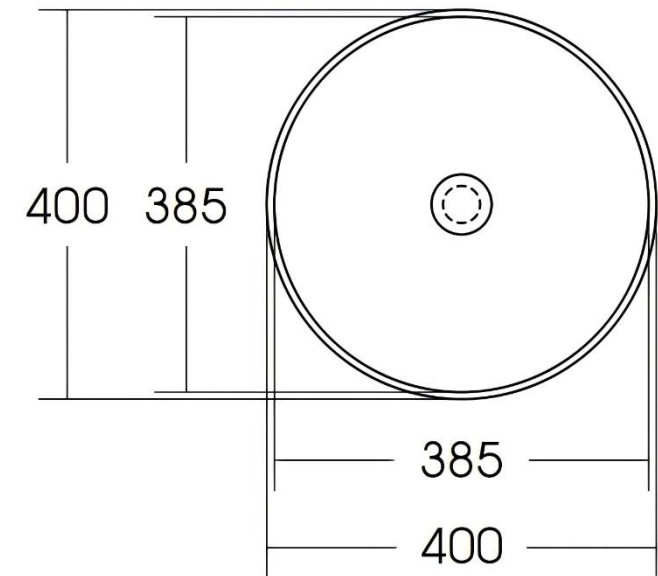

# ArteCera

**AC201600W**

Ceramic Round Countertop 40cm Matt White

**Front / Side / Top View**

**Technical Drawing / Dimensions / Detail View**

Material	Shape	Colour	Features	Date	Sheet No.
Ceramic	Round	White		29/01/2026	1