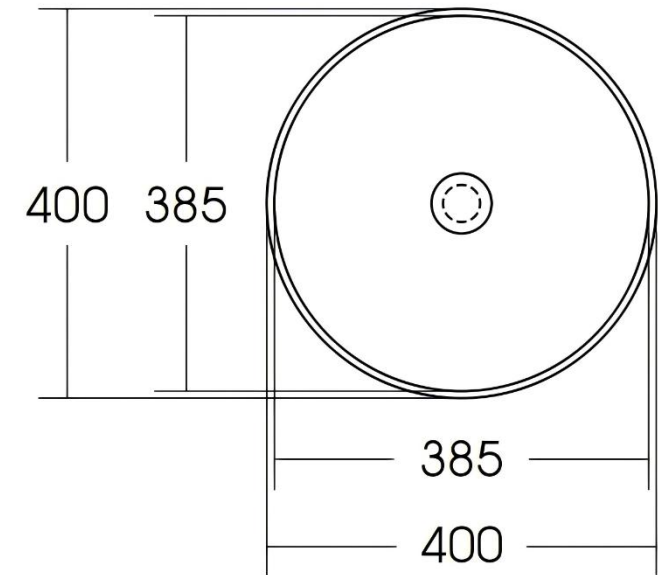

# ArteCera

**AC201600MB**

Ceramic Round Countertop 40cm Matt Black

**Front / Side / Top View**

**Technical Drawing / Dimensions / Detail View**

Material	Shape	Colour	Features	Date	Sheet No.
Ceramic	Round	Black		29/01/2026	1