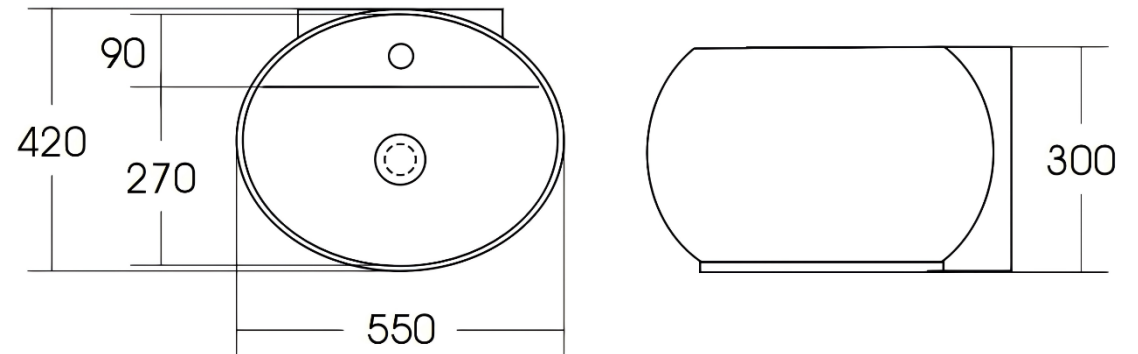

ArteCera

AC200603W

Ceramic Oval Wall Hung Basin 55 cm White

Front / Side / Top View

Technical Drawing / Dimensions / Detail View

Material	Shape	Colour	Features	Date	Sheet No.
Ceramic	Oval	White		26/01/2026	1