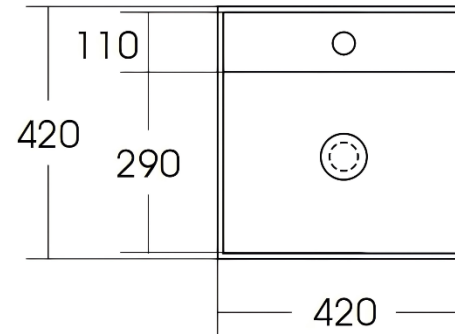

ArteCera

AC200602W

Ceramic Square Wall Hung Basin 42 cm White

Front / Side / Top View

Technical Drawing / Dimensions / Detail View

Material	Shape	Colour	Features	Date	Sheet No.
Ceramic	Square	White		26/01/2026	1