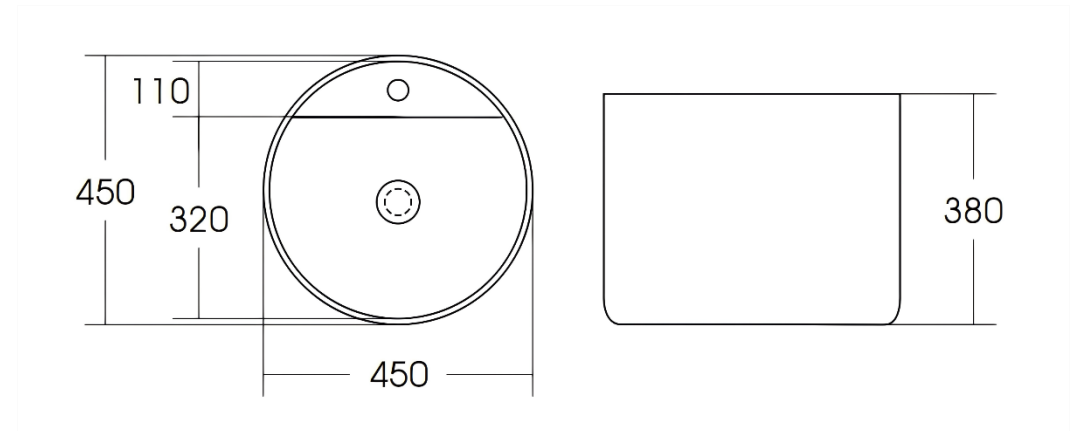

# ArteCera

**AC200601W**

Ceramic Round Wall Hung Basin 45 cm White

**Front / Side / Top View**

**Technical Drawing / Dimensions / Detail View**

Material	Shape	Colour	Features	Date	Sheet No.
Ceramic	Round	White		26/01/2026	1