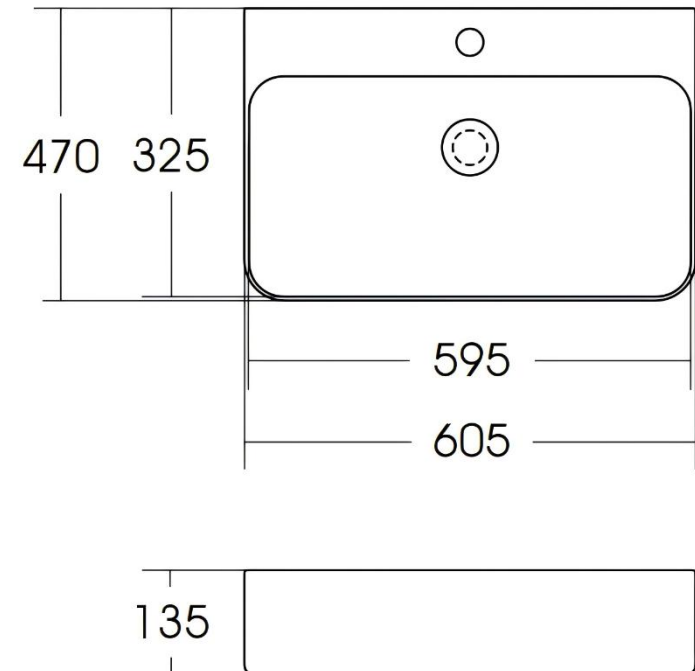

ArteCera

AC200502W

Ceramic Square Wall Hung Basin 60.5 cm White

Front / Side / Top View

Technical Drawing / Dimensions / Detail View

Material	Shape	Colour	Features	Date	Sheet No.
Ceramic	Square	White		26/01/2026	1