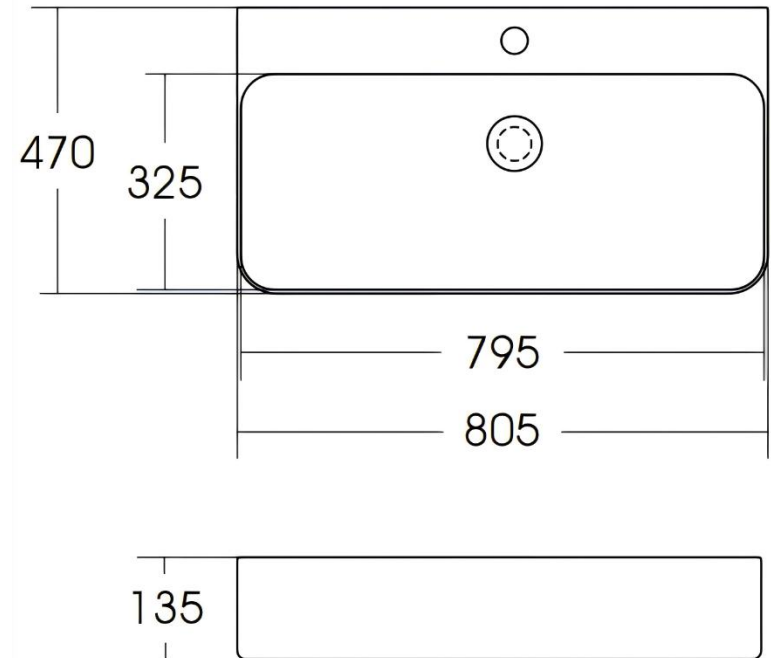

ArteCera

AC200501W

Ceramic Square Wall Hung Basin 80.5 cm White

Front / Side / Top View

Technical Drawing / Dimensions / Detail View

Material	Shape	Colour	Features	Date	Sheet No.
Ceramic	Square	White		26/01/2026	1