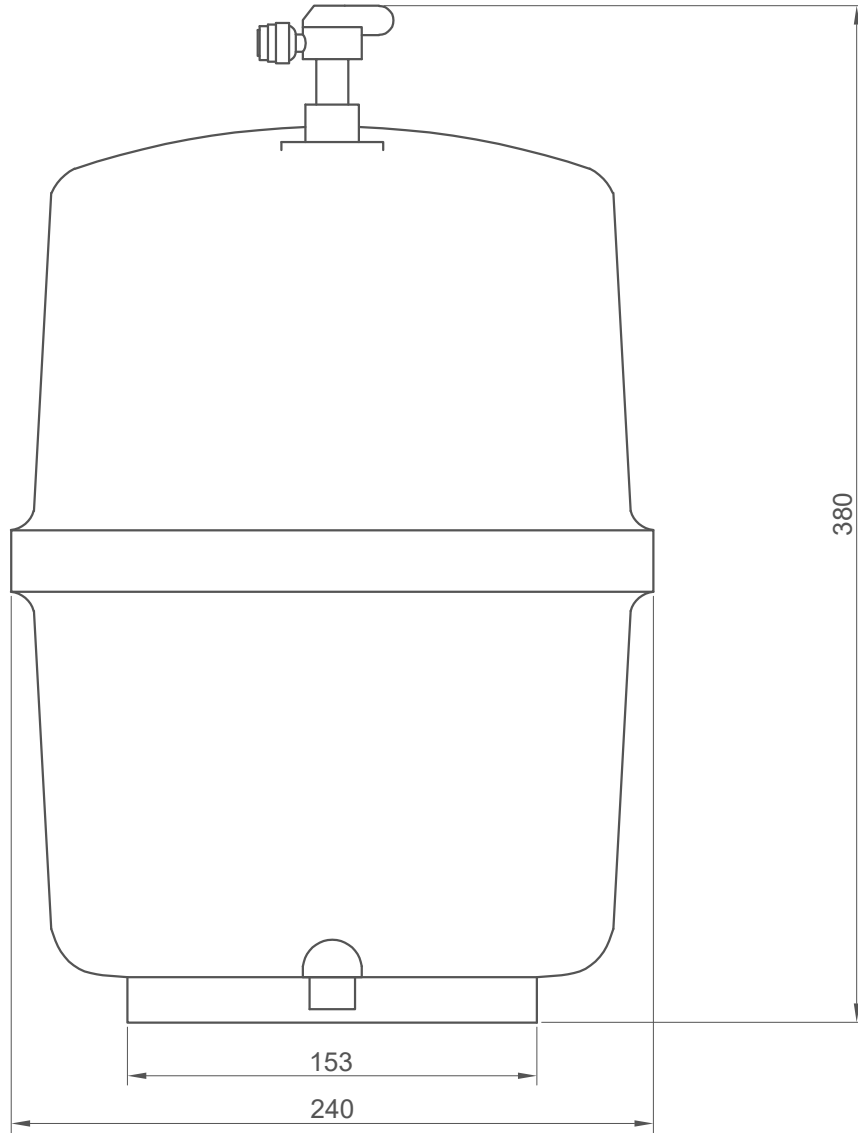

All measurements in millimetres

BPW301810

50 Gallon - 180 Litre 5-Stage Reverse Osmosis

Type: Reverse Osmosis

All measurements in millimetres

BPW901035

3 Gallon Plastic Tank

Type: Reverse Osmosis

BRIDGE POINT