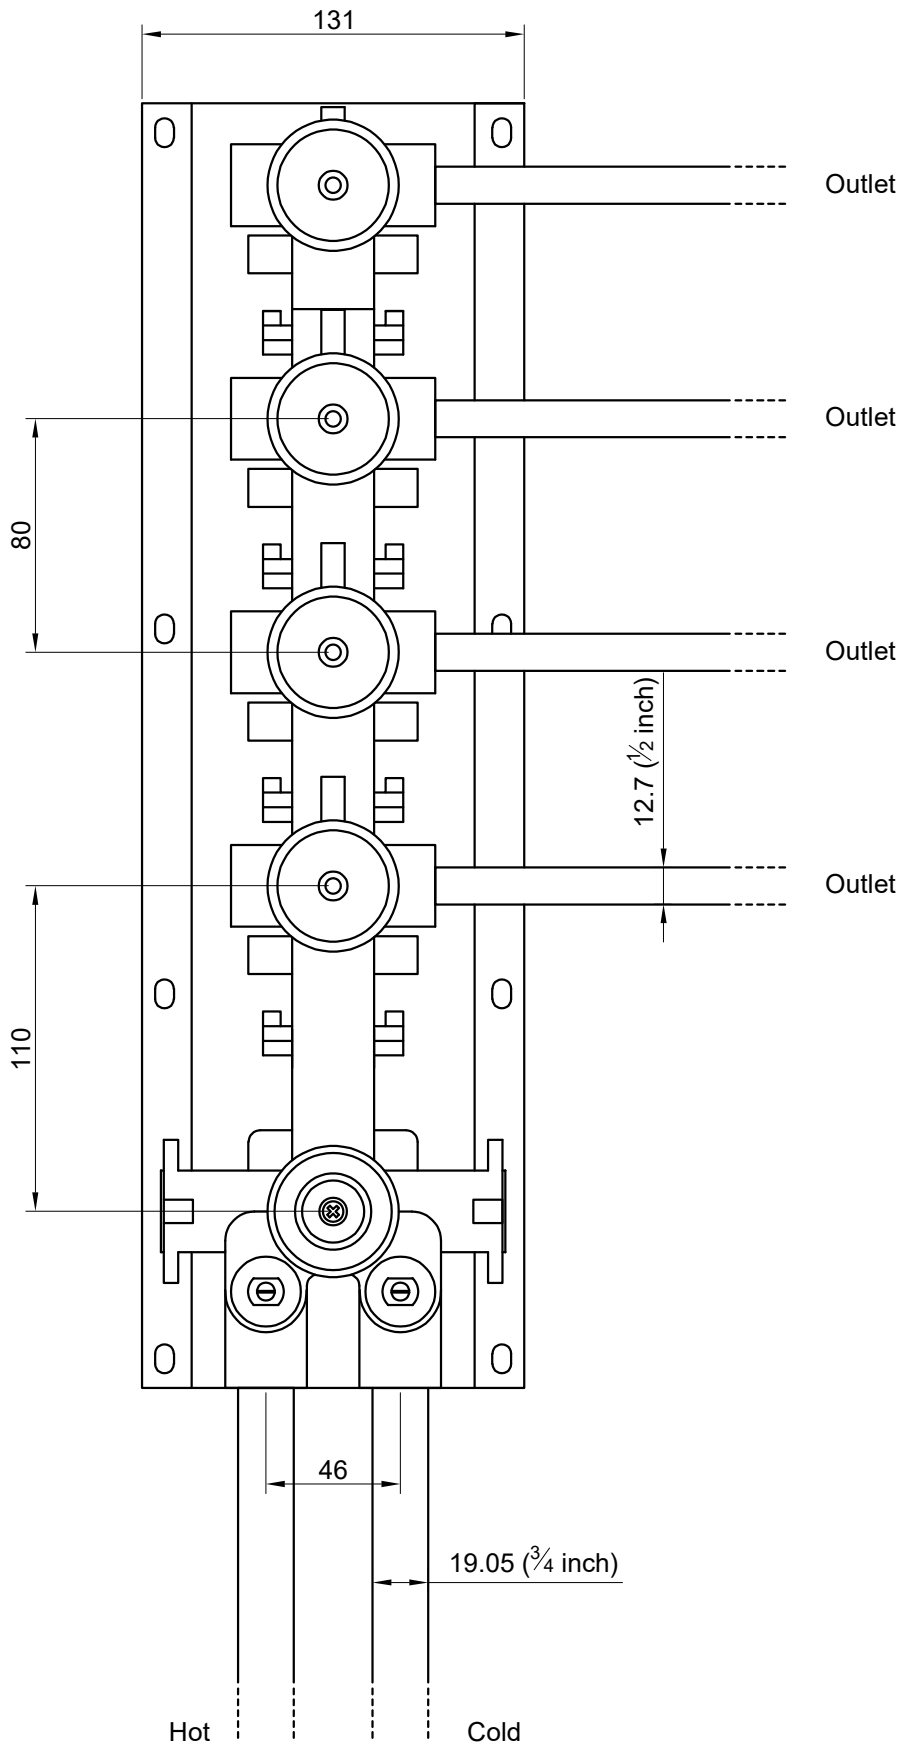

All measurements in millimetres

BP122024C

BP12 Thermostatic 4 Way Cons Mixer

Type: Concealed 6 Way Mixer

BRIDGE POINT

All measurements in millimetres

BP122024C

BP12 Thermostatic 4 Way Cons Mixer

Type: Concealed 6 Way Mixer